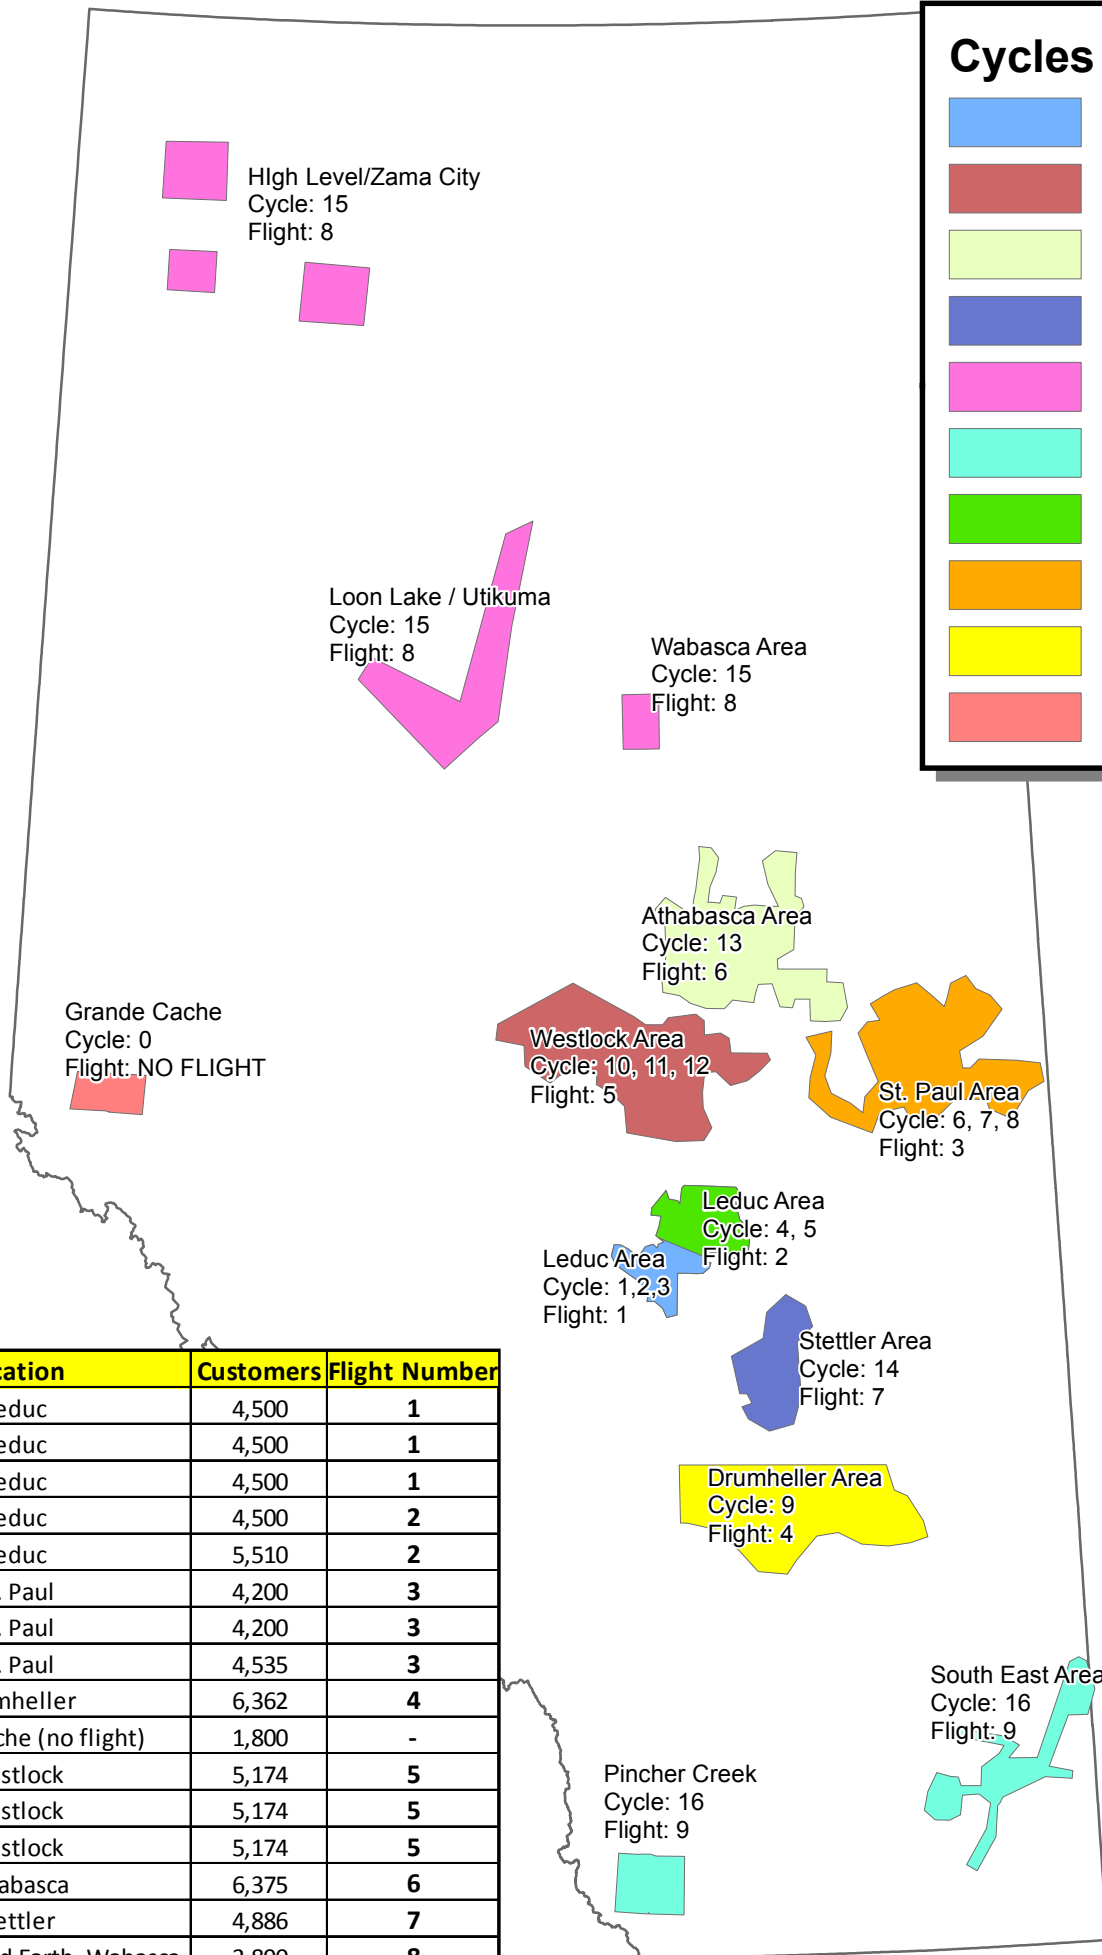

Cycles

Cycle	Location	Customers	Flight Number
1	Leduc	4,500	1
2	Leduc	4,500	1
3	Leduc	4,500	1
4	Leduc	4,500	2
5	Leduc	5,510	2
6	St. Paul	4,200	3
7	St. Paul	4,200	3
8	St. Paul	4,535	3
9	Drumheller	6,362	4
9	Grande Cache (no flight)	1,800	-
10	Westlock	5,174	5
11	Westlock	5,174	5
12	Westlock	5,174	5
13	Athabasca	6,375	6
14	Stettler	4,886	7
15	High Level, Red Earth, Wabasca	3,890	8
16	South East, Pincher Creek	4,661	9